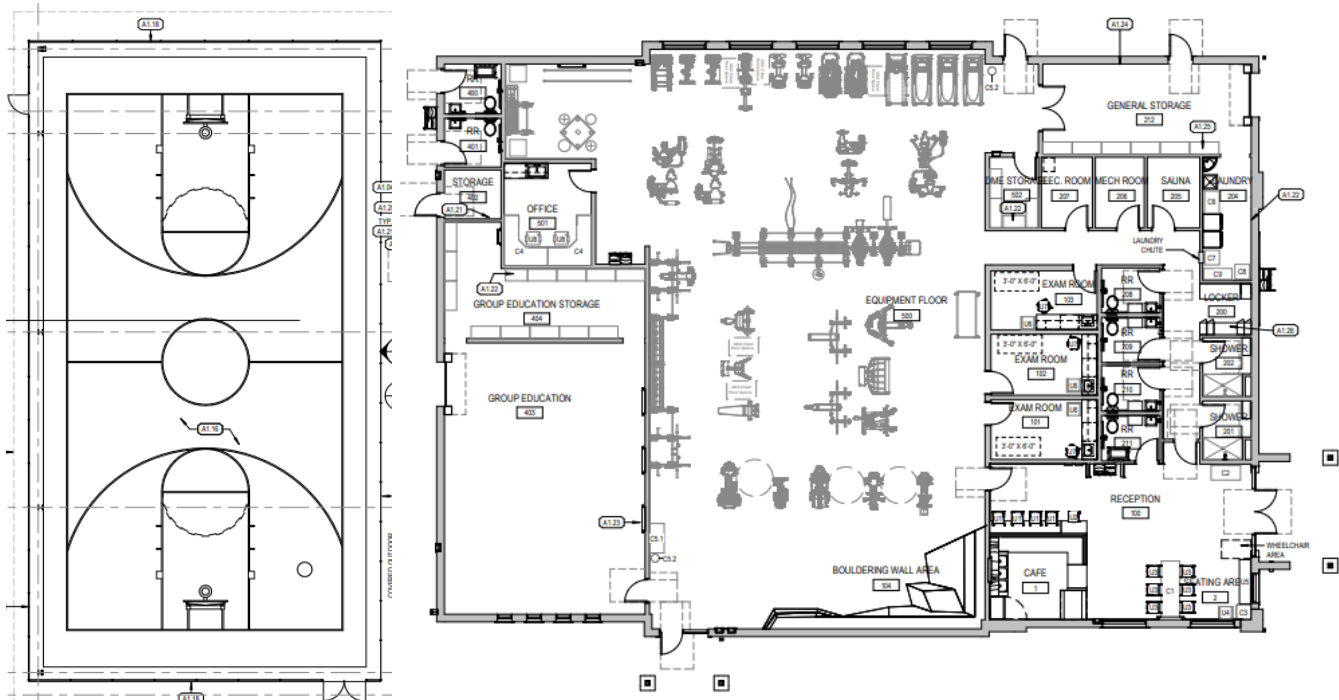

Shishda Haws

*all images are conceptual

The Ko-Kwel Wellness Center - Shishda Haws will be an approximately 13,531 sq. ft. rehabilitation and fitness center constructed on the Kilkich Indian Reservation.

The 8,912 sq. ft. space will house physical therapy, massage, and chiropractic services; a large fitness classroom; and a generous equipment area for cardio, exercise, rehabilitation and weight equipment with space for stretching. There will also be a small grab-and-go deli, bouldering wall, and covered multi-use sport court for basketball, volleyball, pickleball, and four square.